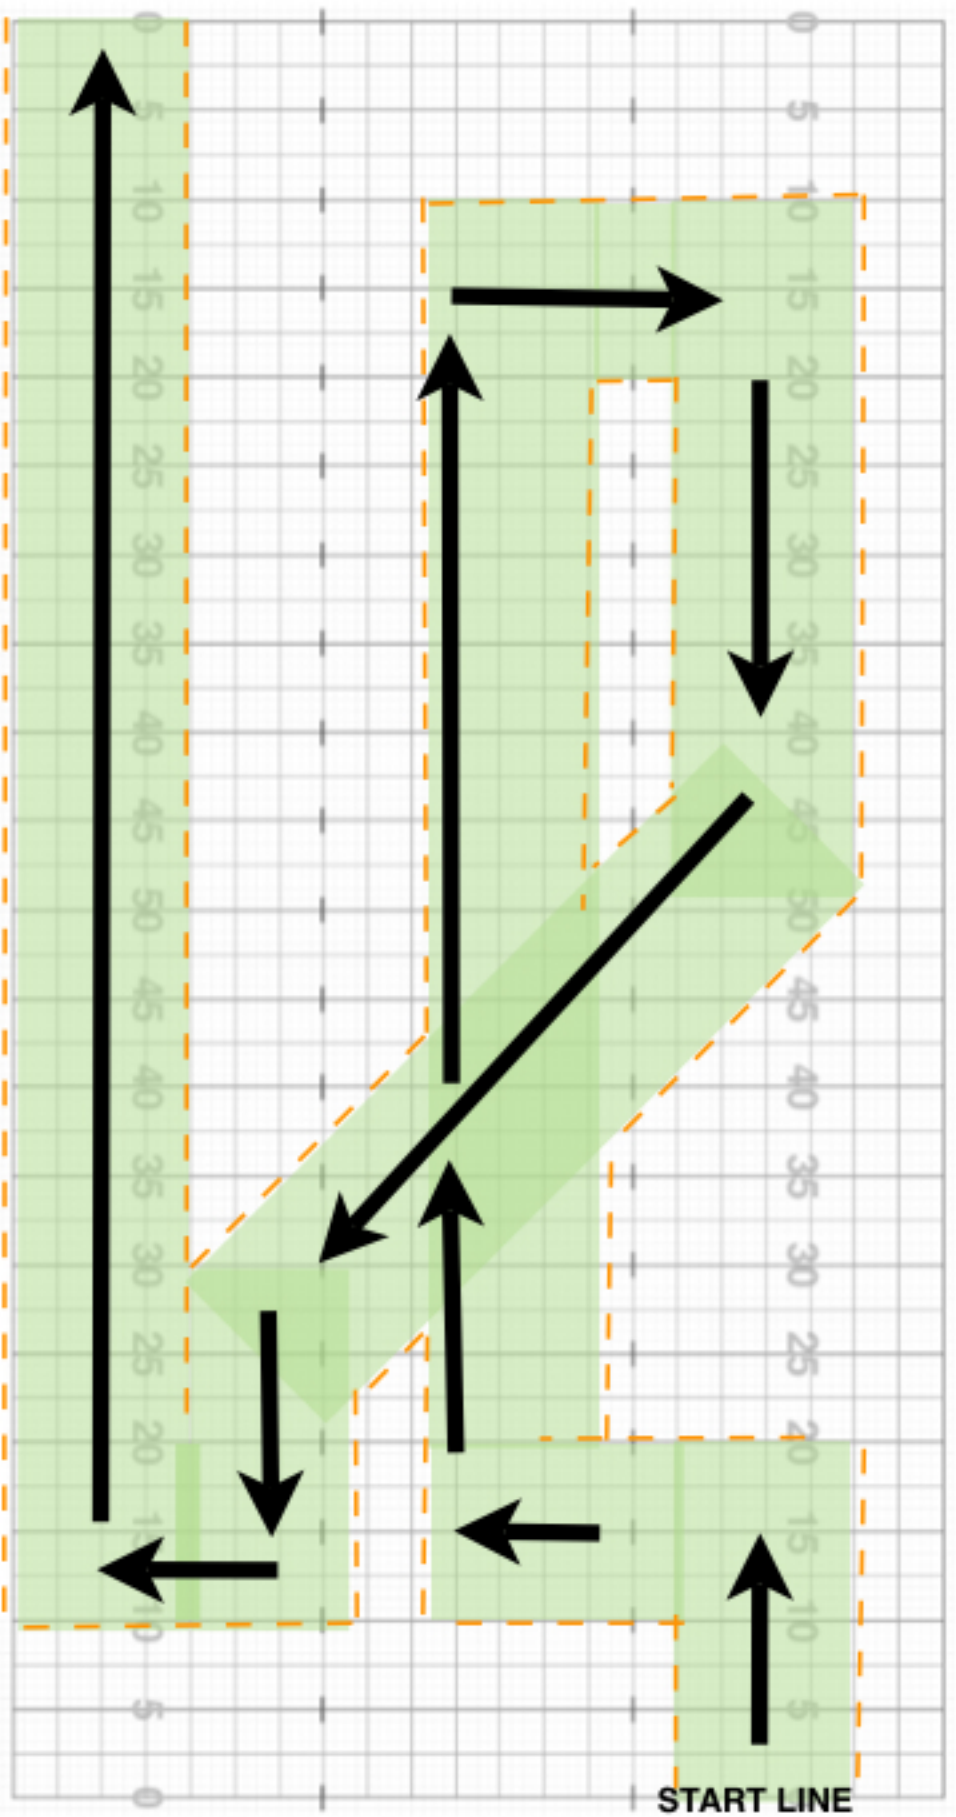

5 Yards  
≈ 4.57 m

10 Yards  
≈ 9.1 m

**EXIT**

PRESS BOX

**PRE PARADE  
FORM UP**

Note: All Paths are 10 Yards/ 9.1m wide  
Complete Path approximately 275 yards/ 250 m

# WAMSB WORLD CHAMPIONSHIP PARADE COMPETITION ROUTE MAP